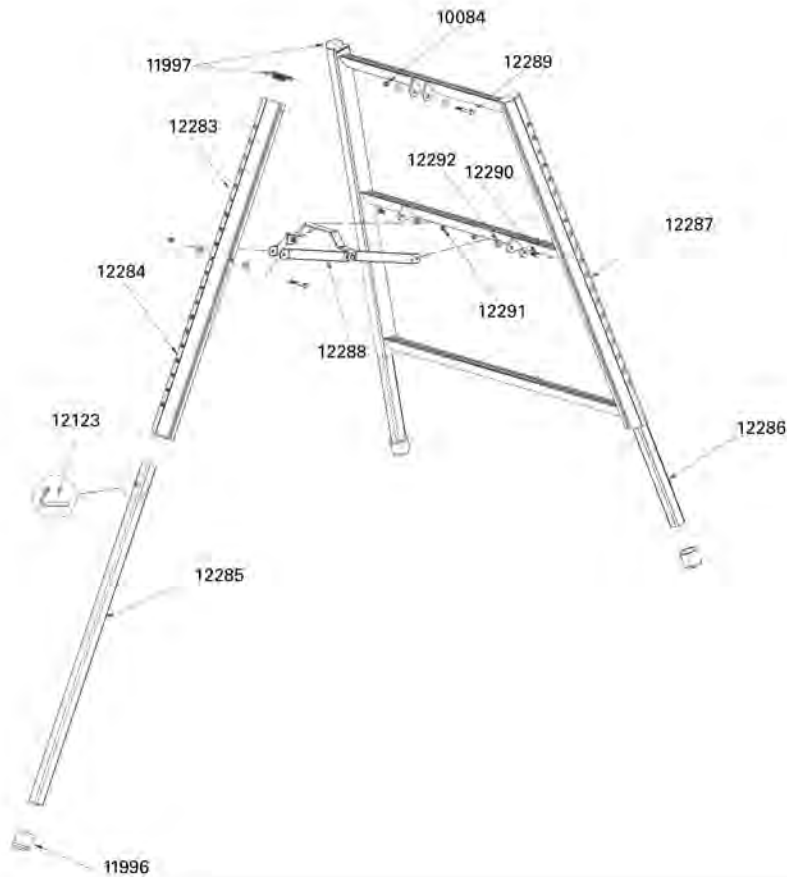

Conversion Kit, 8'6" or 10'6" Length Item #12280		
Item #	Description	Qty
10513	12'6" Vinyl Strip	1
12098	Plug	5
10503	¼ -20 Sock Cap Screw	5
10520	¼ -20 Nylock Hex Nut	5
10508	Locking Handle Pin	10
10530	Rubber Pivot Pin Keeper	20

www.theTapcoGroup.com

Copyright ©2011 Headwaters. All rights reserved.

800.521.7567 • www.tapcotools.com

Item # 13027  
TB226 4/11

Item #	Description
11996	Rubber Leg Cap (Round)
11997	Bronco End Plug
12123	Snap Button
12283	Bronco Outer Leg Support
12284	Bronco Leg Support Assembly
12285	Bronco Inner Leg
12286	Bronco Inner Main
12287	Bronco Main Step Assembly
12288	Spreader Assembly
10084	14-20 2-Way Locking Nut
12289	1/4 -20 x 2 1/2" Hex Bolt
12290	5/16-18 x 3/4" Hex Bolt
12291	5/16-18 Nylok Hex Nut
12292	3/8" Plastic Washer

MAX 12'6" Item #13375		
Item #	Description	Qty
10513	12'6" Vinyl Strip	1
10521	Upper Link	10
10381	Lower Link	10
10503	1/4 -20 Sock Cap Screw	10
10520	1/4 -20 Nylock Hex Nut	10
10508	Locking Pin Handle	20
10530	Rubber Pivot Pin Keeper	40
10542	Hinge Clip	1
10515	10-24 1/2" Pan HD Screw	1
10539	1/4 x 1 1/4 Faspins	8
10887	T Handle Wrench	1