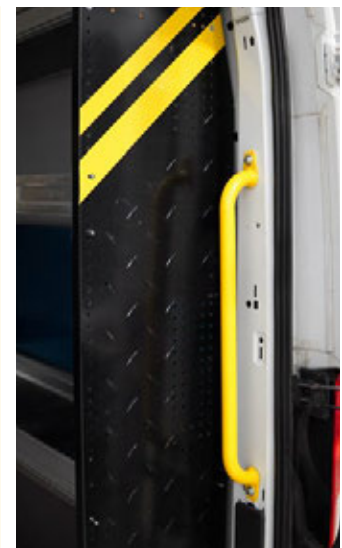

6092-42
Universal LED light kit for trucks and vans (12V DC / 1200 Lm / 10W)

Other	
42" L x 1" H	
0.5 lb	
0.5 hr	
Yes	

GRAB HANDLES

are designed to provide you with easier access into your van. Whether installed in a high roof or low roof work van, it is always useful to have something to hold onto. It can also be used to tie down additional cargo for safe transportation.

6093
Grab handle

Plastic	
9.5" H	
0.1 lb	
0.5 hr	
Yes	

6093-27
Large grab handle

Steel	
1.8" W x 30" H x 3.5" D	
2.5 lbs	
0.25 hr	
Yes	

6095

Black nylon strap, plastic buckle

Other

2" W x 28" H