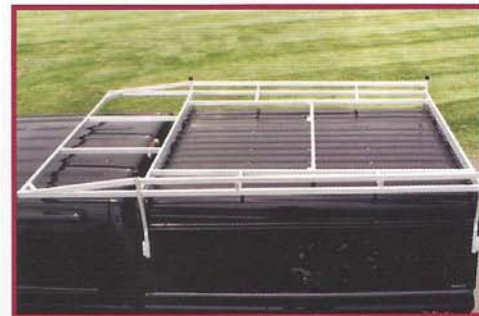

Cab-Over Rack

Radius Side Door Windows

Mesh Security Screens

Commercial Ladder Rack

... painted to your truck color code OR ... diamond plate front, sides and rear.

Committed to Quality

Swiss Pride since 1974 assures you, your unit is built with the finest in HDU components and workmanship.