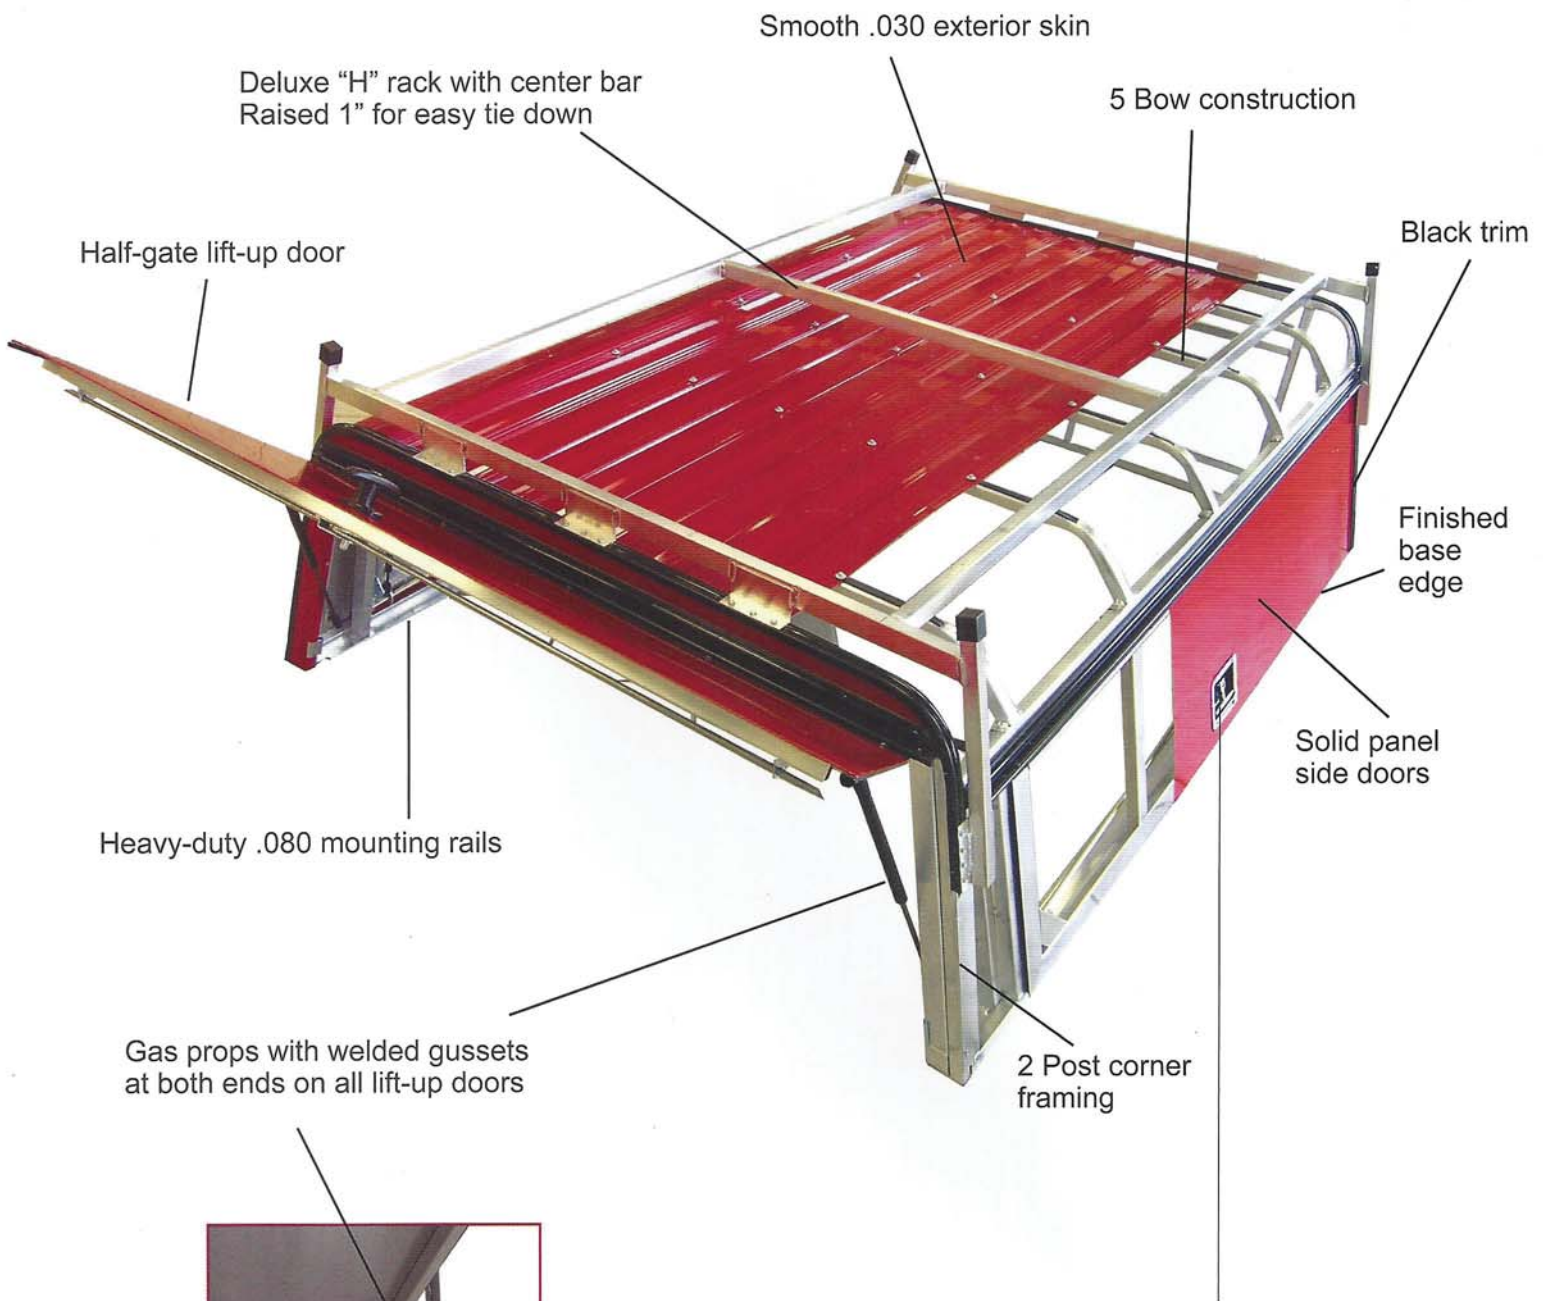

SWISS

COMMERCIAL SERIES HDU

Commercial grade, structure, finish & hardware are STANDARD . . .

Standard Height 23"

Stainless fold-down T handle & 3 point latching on all side doors

Choice of 7 standard colors:

Standard Half-Gate
Solid - No Window
 Inner Skin

Standard Half-Gate
With Mitered Window
 Aluminum Mesh
 Inner Skin

Standard Half-Gate
With Radius Window
 Aluminum Mesh
 Inner Skin

Double Doors
Solid - No Window
 Inner Skin

5 Choose your side options.

Popular doors shown.
Custom sizes available.

Solid Sides - No Door Driver Passenger

Inner Door Skins

Doors

Standard Door

Driver Passenger

Full Length Door 88"
(8' beds)