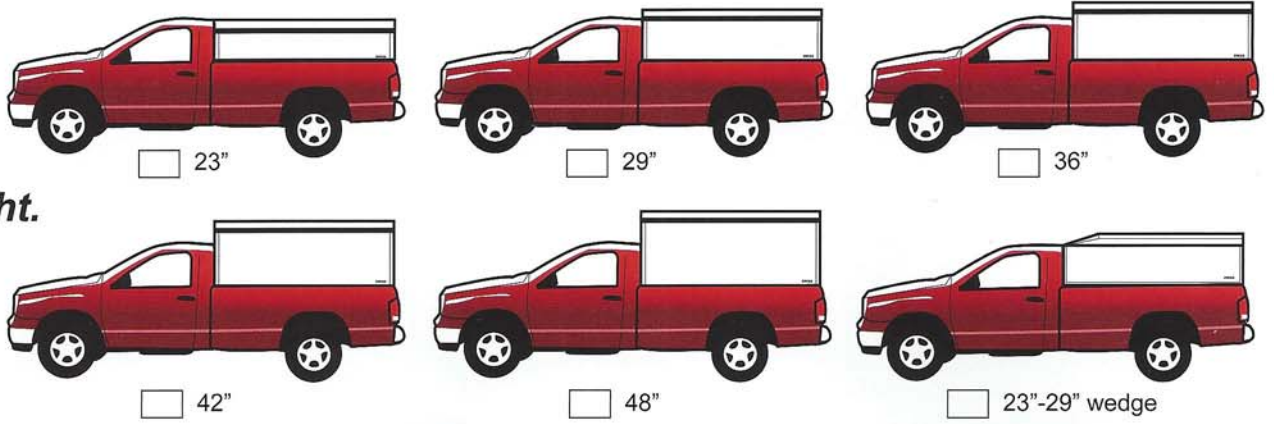

Design your own SWISS Heavy Duty Unit.

1 Choose your height.

☐ custom