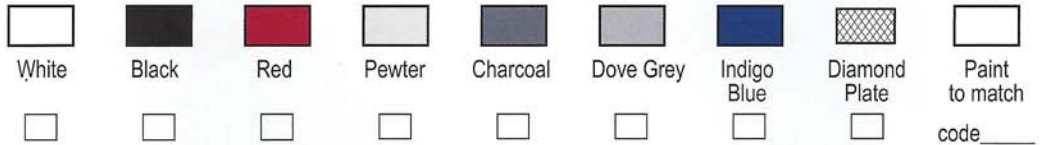

Colors are approximate. View dealers color samples for better matches.

- White
- Black
- Red
- Pewter
- Charcoal
- Dove Grey
- Indigo Blue

OR . . .

Design your own SWISS Heavy Duty Unit.

1 Choose your height.

custom

2 Choose your color.

Colors are approximate. View dealers color samples for better matches.

3 Choose your front window.

Standard Solid Front - No Window

Mitered Picture
 Aluminum Mesh

Mitered Slider
 Aluminum Mesh